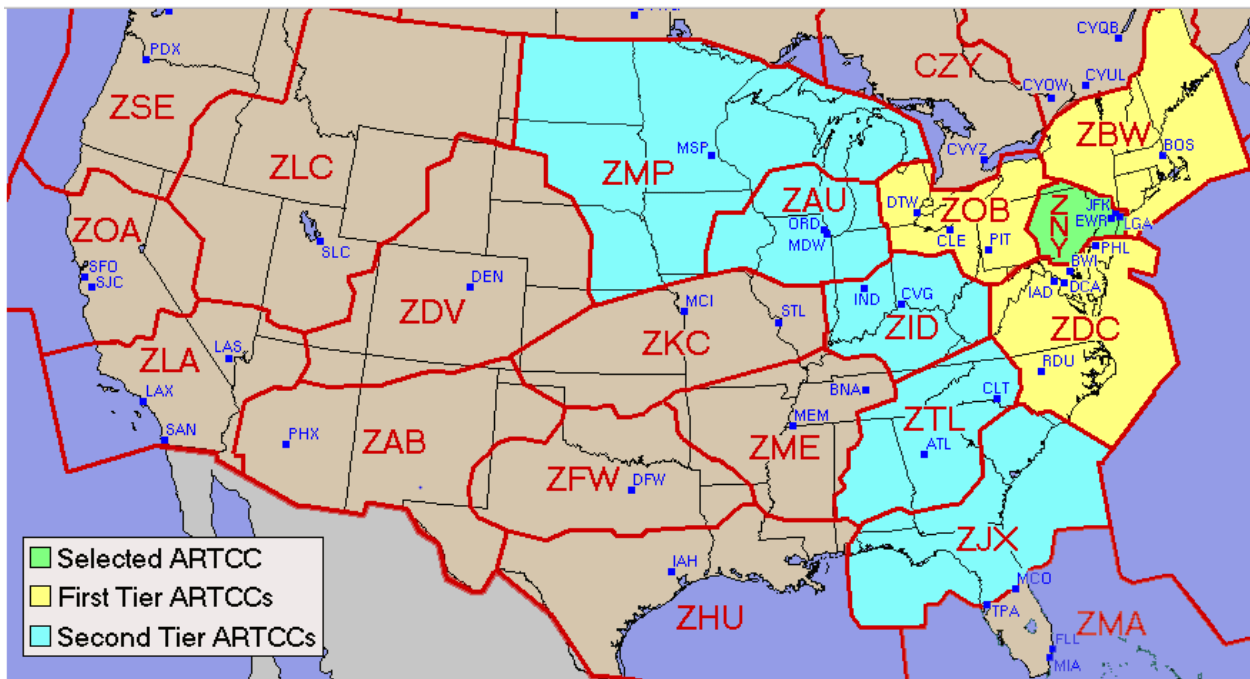

National Weather Service
Employees Organization

Map of the National Weather Service CWSU Offices
Northeast's Busiest Airports Operate with Aviation Forecast Office Closures
Due to NWS Vacancies

<https://www.fly.faa.gov/ois/tier/zny.htm>

ZNY – Covers airspace for New York and New Jersey airports as well as in the Atlantic south to the Caribbean. (Aviation Meteorologists = 50 percent vacant)

ZDC – Covers airspace for Washington DC, Philadelphia, Virginia, Maryland, North Carolina (Aviation Meteorologists = 25 percent vacant)

ZOB – Covers airspace for Pittsburg and Cleveland

ZBW- Covers airspace for New England including Boston

* Click on CENTER for graphical tier information

ZNY	
FIRST TIER	 ZBW / ZDC / ZOB
SECOND TIER	 ZAU / ZID / ZJX / ZMP / ZTL